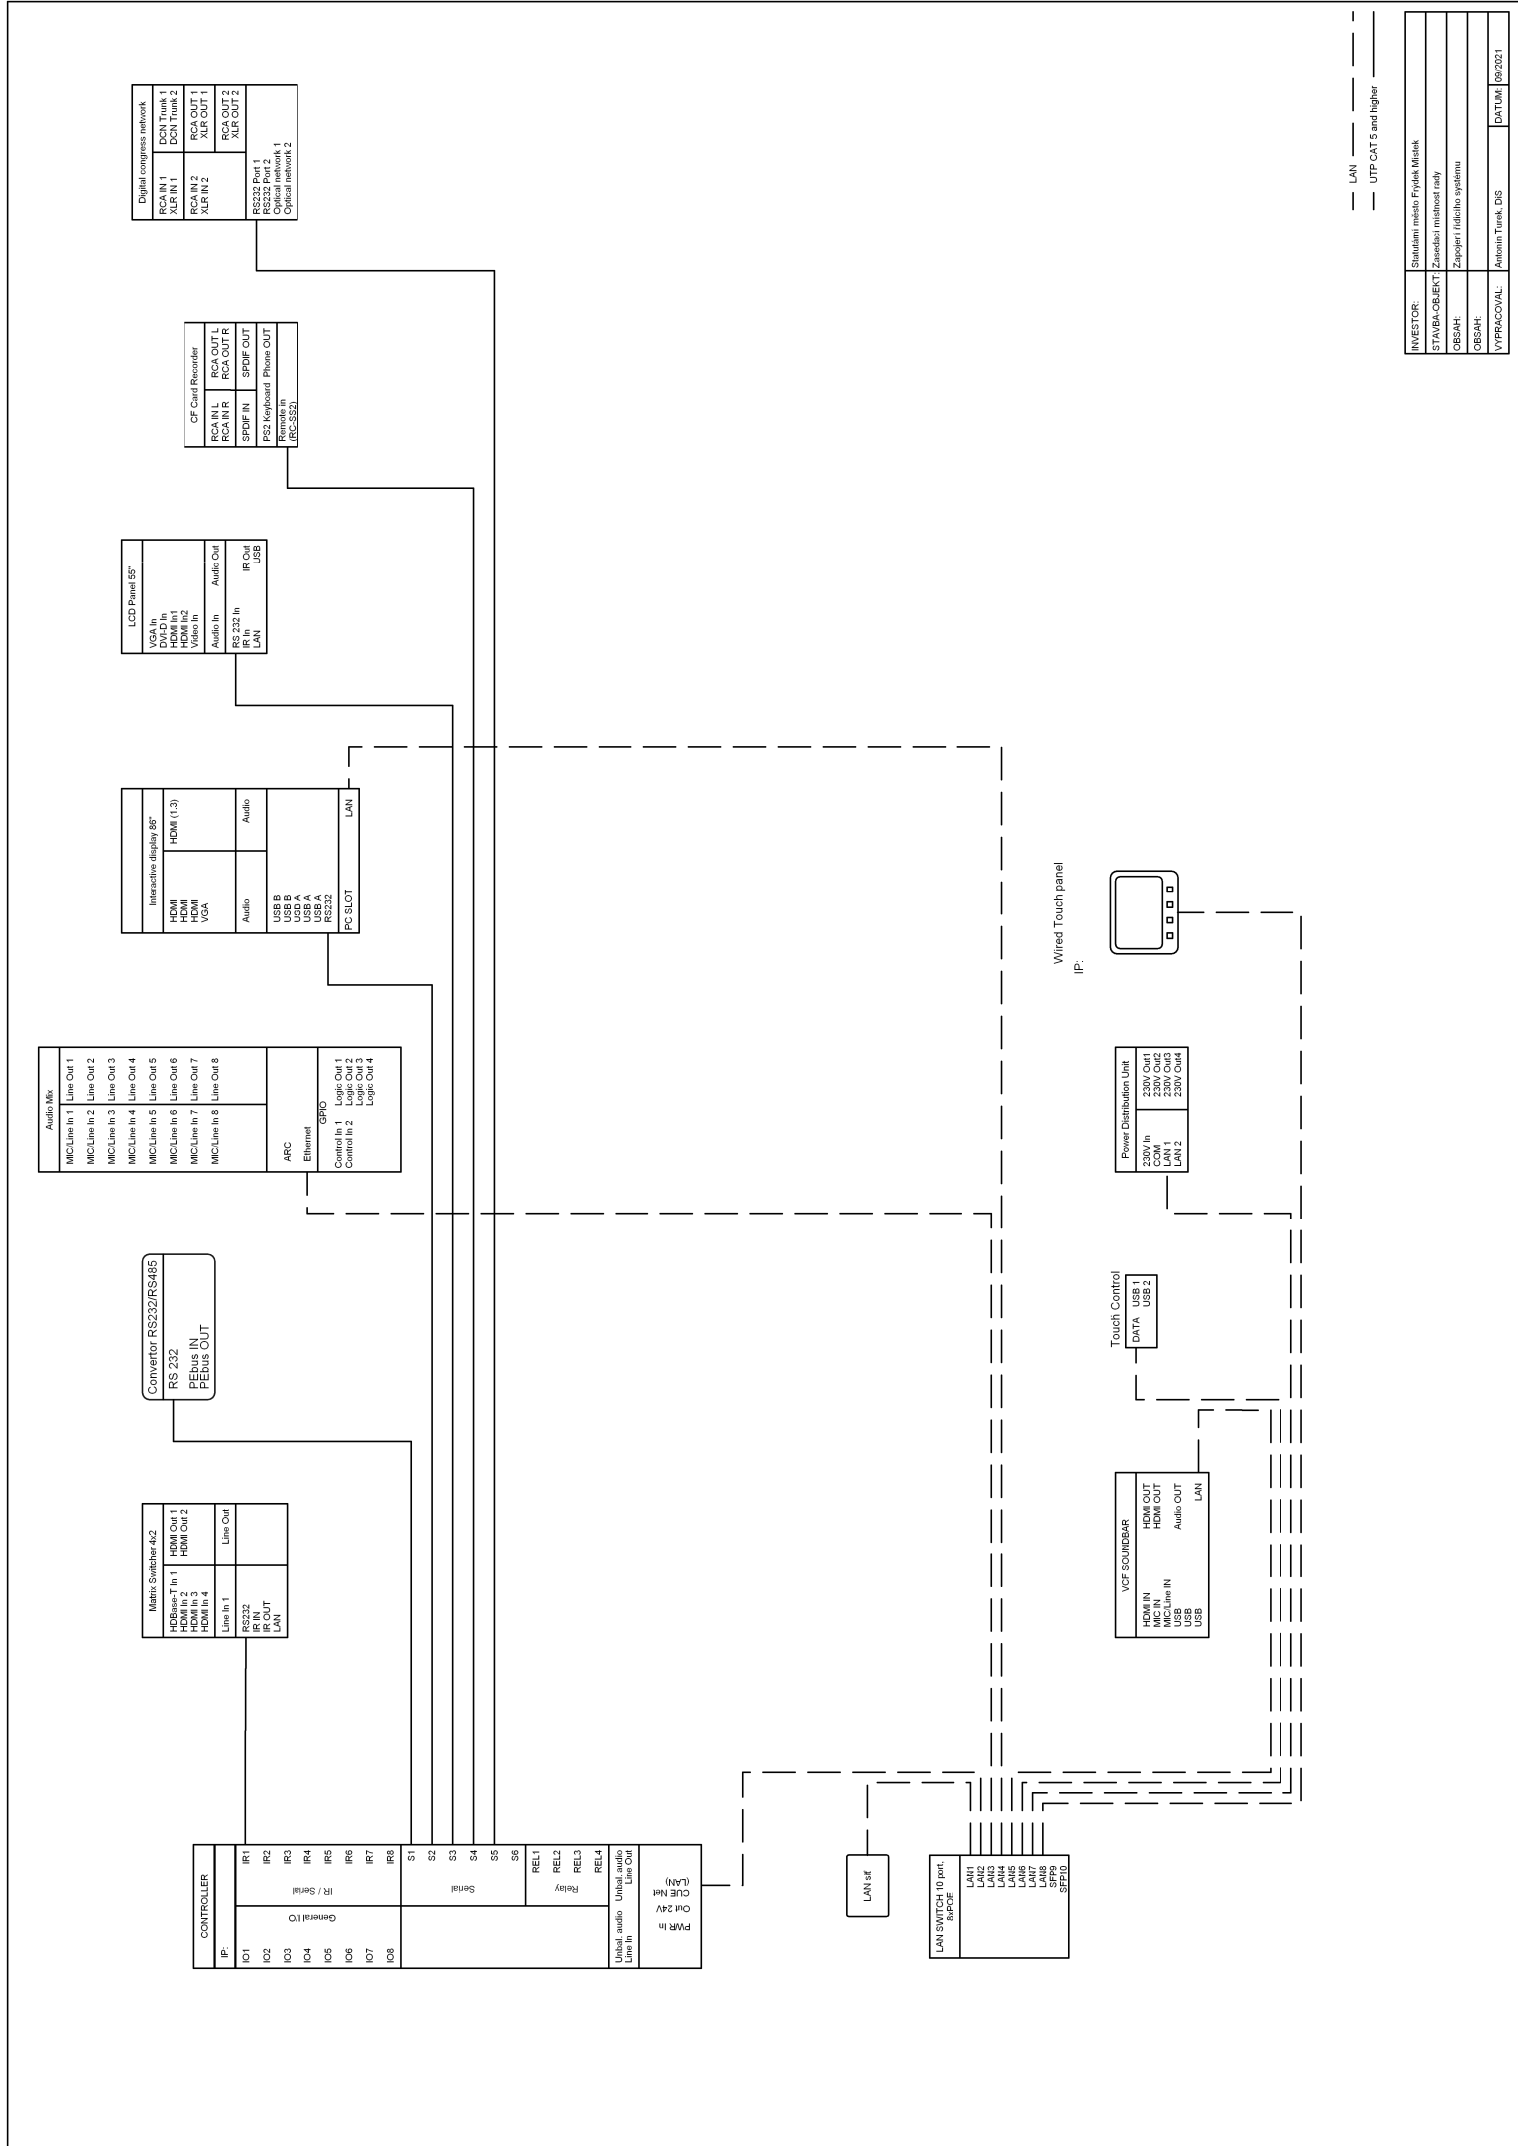

Digital compress network	
RS232 IN 1 XLR IN 1	RS232 OUT 1 XLR OUT 1
RS232 IN 2 XLR IN 2	RS232 OUT 2 XLR OUT 2
RS232 Port 1	Optical network 1
RS232 Port 2	Optical network 2

CF Card Reader	RCA OUT L	RCA OUT R
RCA IN L	RCA IN R	S/PDIF IN
S/PDIF IN	S/PDIF OUT	Phone OUT
Remote in (REC-SS7)		

LCD Panel 65"	
VGA In	VGA Out
HDMI In	HDMI Out
Video In	Video Out
Audio In	Audio Out
IR In	IR Out
LAN	USB

Interactive display 86"	
HDMI	HDMI
HDMI	HDMI
VGA	VGA
Audio	Audio
USB B	USB A
USB C	USB A
RS232	RS232
PC SLOT	LAN

Audio Mix	
MICLine In 1	Line Out 1
MICLine In 2	Line Out 2
MICLine In 3	Line Out 3
MICLine In 4	Line Out 4
MICLine In 5	Line Out 5
MICLine In 6	Line Out 6
MICLine In 7	Line Out 7
MICLine In 8	Line Out 8
ARC	Ethernet
Control In 1	Logic Out 1
Control In 2	Logic Out 2
	Logic Out 3
	Logic Out 4

Converter RS232/RS485	
RS232 IN	RS485 OUT

Matrix Switcher A2	
HDMI In 1	HDMI Out 1
HDMI In 2	HDMI Out 2
HDMI In 3	HDMI In 4
Line In 1	Line Out
RS232	IR IN
IR OUT	LAN

CONTROLLER	
IP:	
I01	IR1
I02	IR2
I03	IR3
I04	IR4
I05	IR / Serial
I06	IR / Serial
I07	IR7
I08	IR8
S1	S1
S2	S2
S3	S3
S4	S4
S5	S5
S6	S6
REL1	REL1
REL2	REL2
REL3	REL3
REL4	REL4
Unbal audio Line In	Unbal audio Line Out
PWR In (LAN)	Out 24V

LAN SWITCH (8 port)	
LAN1	LAN2
LAN3	LAN4
LAN5	LAN6
LAN7	LAN8
FP	SP
FP	SP

Wired Touch panel

IP:

VCF SOURCEBAR	
LAN IN	HDMI OUT
MIC IN	HDMI OUT
MICLine IN	Audio OUT
USB	USB
LAN	LAN

Touch Control

DATA	USB1
	USB2

Power Distribution Unit

230V In	230V Out
COM	COM
LAN1	230V Out1
LAN2	230V Out2

--- LAN ---
--- UTP CAT 5 and higher ---

INVESTOR:	Státní úřad pro řízení státního rozpočtu ČR
STAVBA OBJEKTU:	Zařízení místnosti
OBSAH:	Zapojení řídicího systému
OBSAH:	Antennní systém DSS
VPRAVOVAL:	DATUM: 09/2021