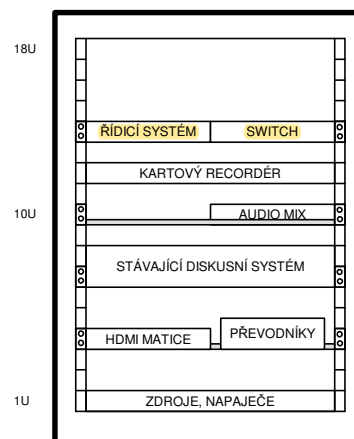

19" RACK 18U

INVESTOR:	Statutární město Frydek Místek
STAVBA-OBJEKT:	Zasedací místnost rady
OBSAH:	Osazení AV racku
OBSAH:	
VYPRACOVAL:	Antonín Turek, DIS
DATUM:	09/2021